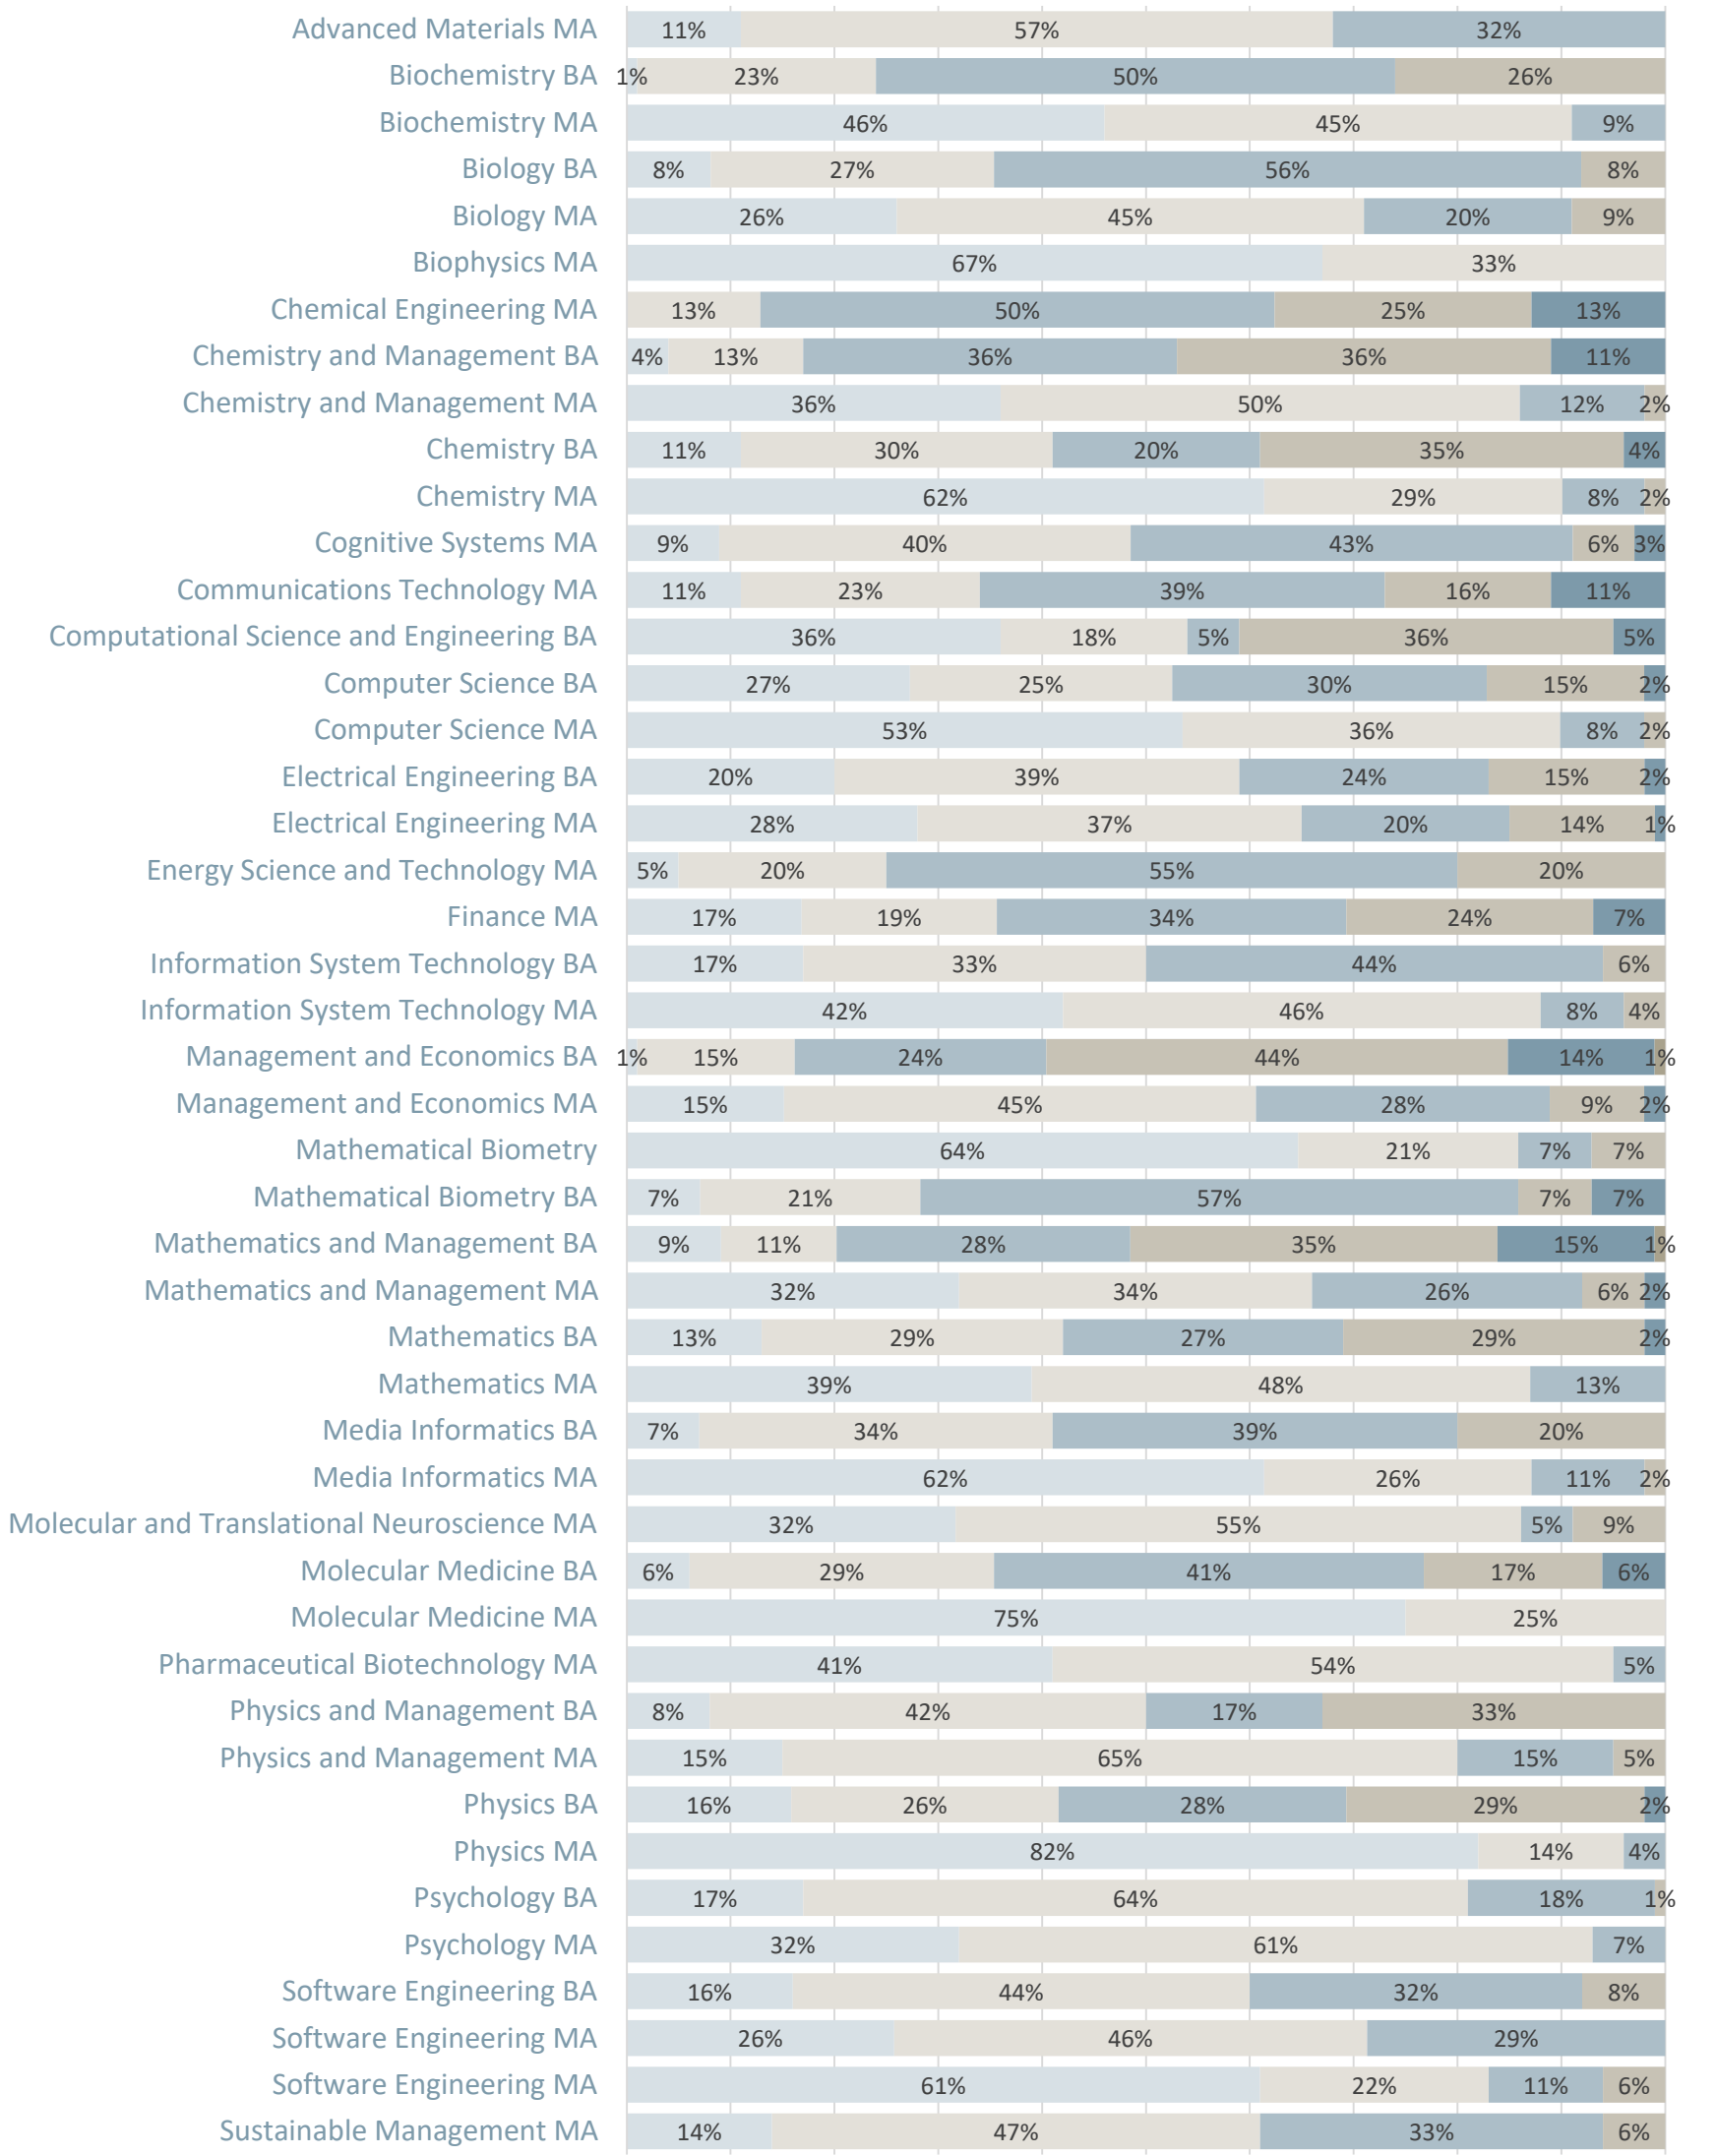

# Distribution of Final Grades in Degree Programmes (2019-2020)

BA = Bachelor of Science MA = Master of Science

0% 10% 20% 30% 40% 50% 60% 70% 80% 90% 100%

1,0-1,4 1,5-1,9 2,0-2,4 2,5-2,9 3,0-3,4 3,5-4,0